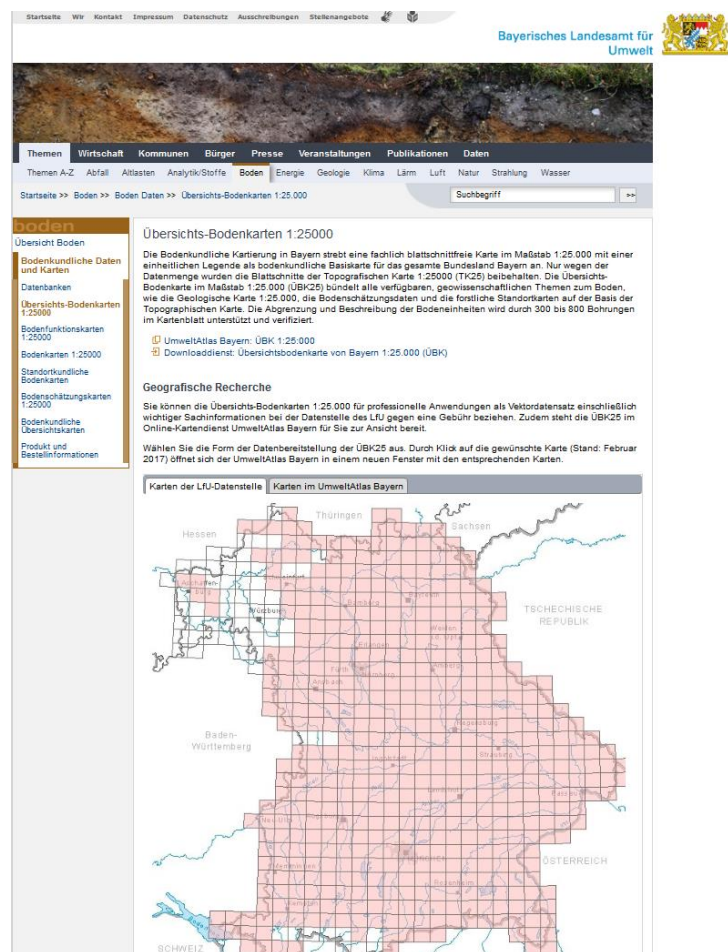

Soil data information

Outline soil map Übersichtsbodenkarte (ÜBK 25)

Created: Early 1990s until the end of 2015 **Updated:** N/A

Owner	Created by: Bavarian Environment Agency (LfU)
Accessibility	Conditions: N/A Data access type: N/A Web link: N/A Contact details: N/A
Technical details	Country: Germany Covered region(s): N/A Covered land type: N/A Dataset: N/A

Technical details	<i>Map resolution:</i> 1:25,000 <i>Data type:</i> N/A <i>Included soil parameters:</i> N/A <i>Location data:</i> N/A
Additional information	Information about soil type, including spatial ratio, soil texture and parent material. Available is digital format (parcel-specific).