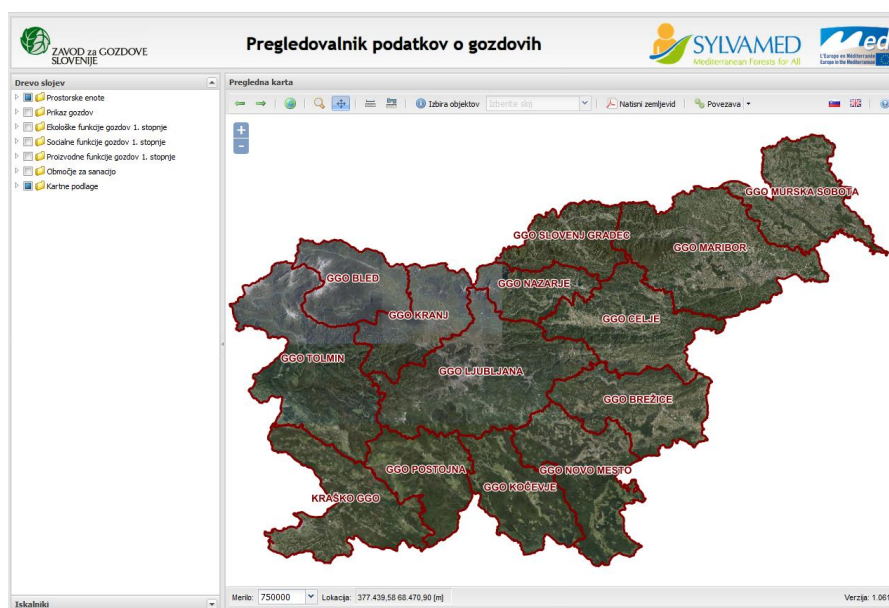

Soil data information

Gozdni odseki

Forest compartments

Created: 1970-1990 *Updated:* 2017

| | |
|-------------------------------|---|
| Owner | Slovenia Forest Service <i>Created by:</i> N/A |
| Accessibility | <i>Conditions:</i> Free access <i>Data access type:</i> Public <i>Web link:</i> http://prostor.zgs.gov.si/pregledovalnik/ <i>Contact details:</i> N/A |
| Technical details | <i>Country:</i> Slovenia <i>Covered region(s):</i> N/A <i>Covered land type:</i> N/A <i>Dataset:</i> Polygon <i>Map resolution:</i> 1:5000 <i>Data type:</i> Digitall <i>Included soil parameters:</i> N/A <i>Location data:</i> Forest associations |
| Additional information | Data are available for each separate forest compartment as query (HTML form), used for forest management planning. Data is in digital form (parcel-specific: no). |