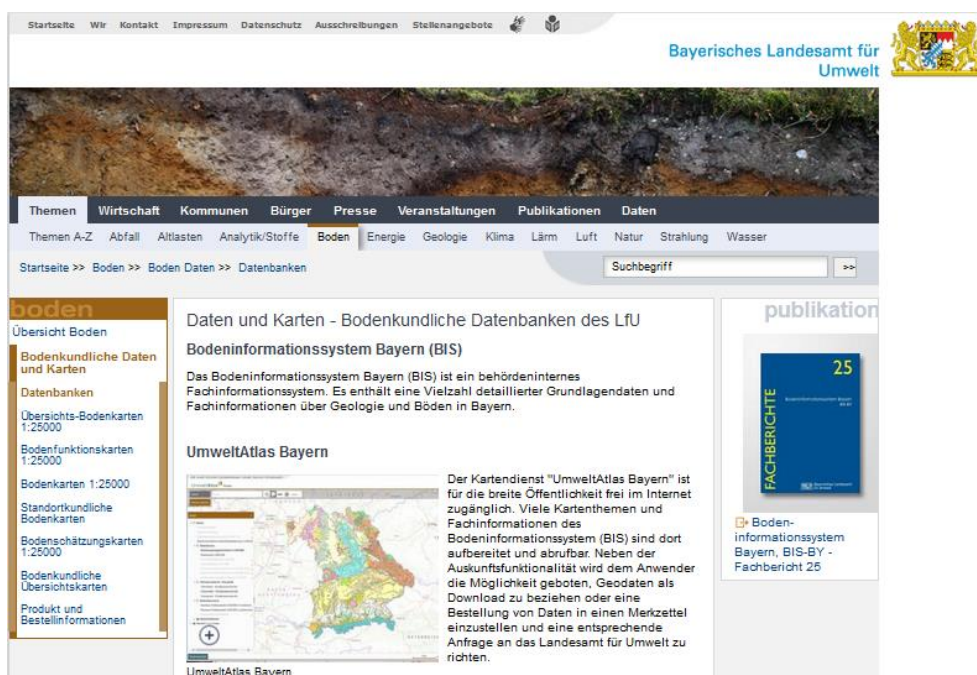

Soil data information

BIS Bavarian soil information system

Created: 2003 *Updated:* N/A

Owner	Created by: Bavarian Environment Agency (LfU)
Accessibility	Conditions: N/A Data access type: N/A Web link: N/A Contact details: N/A
Technical details	Country: Germany Covered region(s): N/A Covered land type: N/A Dataset: Points and Polygon Map resolution: Data type: N/A Included soil parameters: N/A Location data: N/A
Additional information	An authority-internal specialist information system, which contains a large number of detailed basic data and specialist information on geology and soils in Bavariaa (parcel-specific).